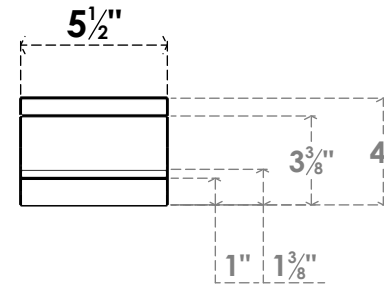

ITEM NUMBER: BRCPC055X30000X04000BOA

5 1/2"W X 30"D X 4"H BALBOA ARCHITECTURAL GRADE PVC CLOSED KNEE BRACE

SIDE PROFILE

FRONT PROFILE

ISOMETRIC

EKENA MILLWORK
2300 WEST MAIN ST.
CLARKSVILLE, TX 75426
TOLL FREE: 866-607-0453
WWW.EKENAMILLWORK.COM