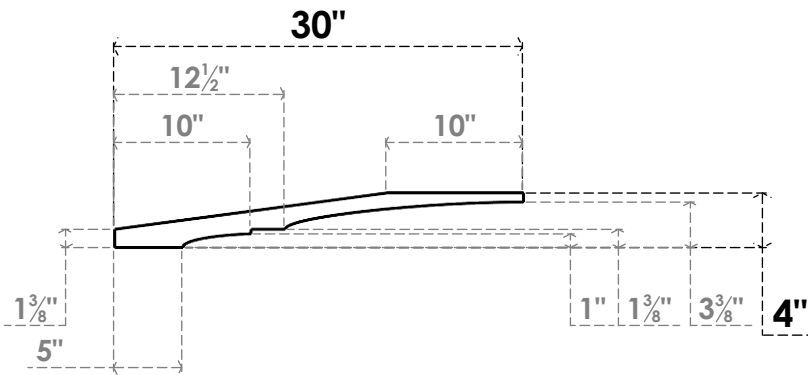

ITEM NUMBER: BRCPC055X30000X04000BOA

5 1/2"W X 30"D X 4"H BALBOA ARCHITECTURAL GRADE PVC CLOSED KNEE BRACE

SIDE PROFILE

FRONT PROFILE

ISOMETRIC

EKENA MILLWORK
2300 WEST MAIN ST.
CLARKSVILLE, TX 75426
TOLL FREE: 866-607-0453
WWW.EKENAMILLWORK.COM