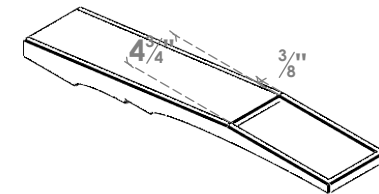

ITEM NUMBER: BRCPC055X30000X04000BOA

5 1/2"W X 30"D X 4"H BALBOA ARCHITECTURAL GRADE PVC CLOSED KNEE BRACE

SIDE PROFILE

FRONT PROFILE

ISOMETRIC

EKENA MILLWORK
2300 WEST MAIN ST.
CLARKSVILLE, TX 75426
TOLL FREE: 866-607-0453
WWW.EKENAMILLWORK.COM